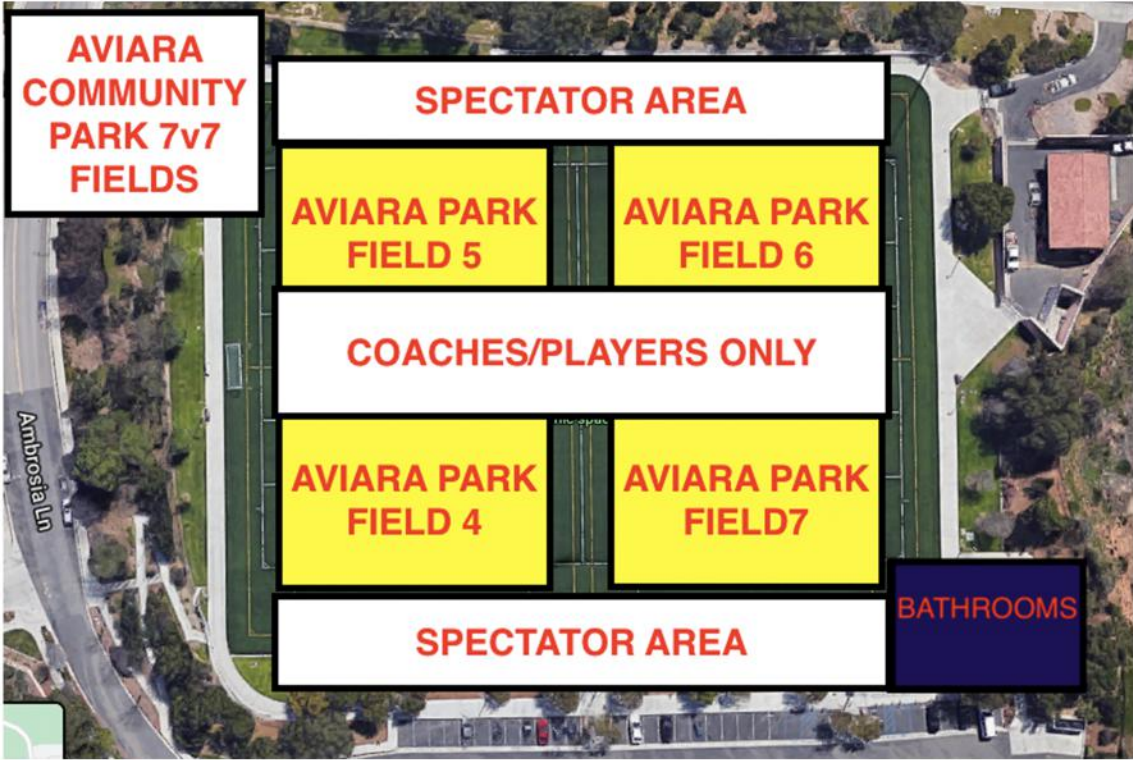

FIELD MAP

AVIARA PARK FIELD 4-8 7v7

6435 AMBROSIA LN, CARLSBAD, CA 92011

PINE PARK FIELD 1-4 7v7

755 CHESTNUT AVE, CARLSBAD, CA 92008

ALGA NORTE FIELD 1

9v9

6565 ALICANTE RD
CARLSBAD, CA 92009

ALGA NORTE FIELD 2 & 3

9v9

6565 ALICANTE RD
CARLSBAD, CA 92009

PINE PARK FIELD 1 & 2

9v9

755 CHESTNUT AVE
CARLSBAD, CA 92008

STAGECOACH PARK FIELD 2 & 3

9v9

3420 CAMINO DE LOS COCHES
CARLSBAD, CA 92009

AVIARA PARK FIELD 1&2 11v11

6435 AMBROSIA LN, CARLSBAD, CA 92011

POINSETTIA PARK FIELD 1&2 11v11

6600 HIDDEN VALLEY RD, CARLSBAD, CA 92011