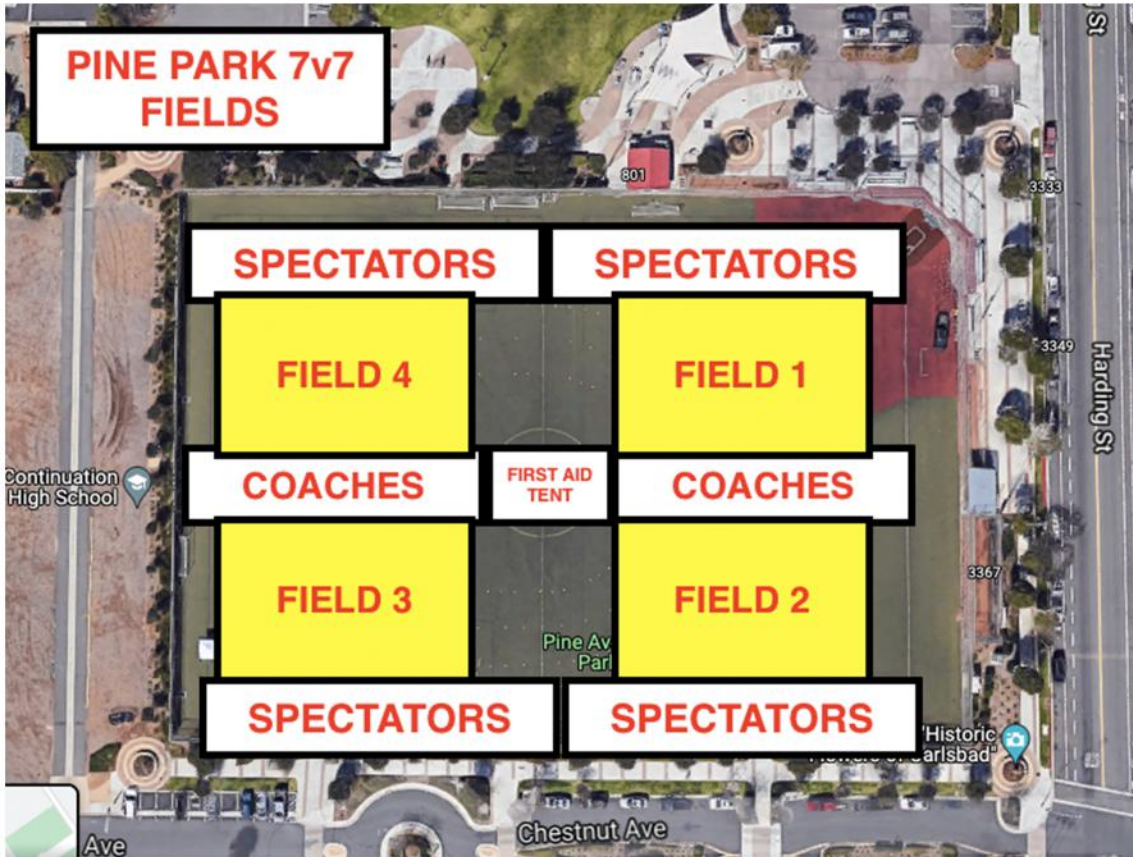

FIELD MAP

AVIARA PARK FIELD 4-8 7v7

6435 AMBROSIA LN, CARLSBAD, CA 92011

PINE PARK FIELD 1-4 7v7

755 CHESTNUT AVE, CARLSBAD, CA 92008

ALGA NORTE FIELD 1

9v9

6565 ALICANTE RD
CARLSBAD, CA 92009

ALGA NORTE FIELD 2 & 3

9v9

6565 ALICANTE RD
CARLSBAD, CA 92009

PINE PARK FIELD 1 & 2

9v9

755 CHESTNUT AVE
CARLSBAD, CA 92008

STAGECOACH PARK FIELD 2 & 3

9v9

3420 CAMINO DE LOS COCHES
CARLSBAD, CA 92009

AVIARA PARK FIELD 1&2 11v11

6435 AMBROSIA LN, CARLSBAD, CA 92011

POINSETTIA PARK FIELD 1&2 11v11

6600 HIDDEN VALLEY RD, CARLSBAD, CA 92011